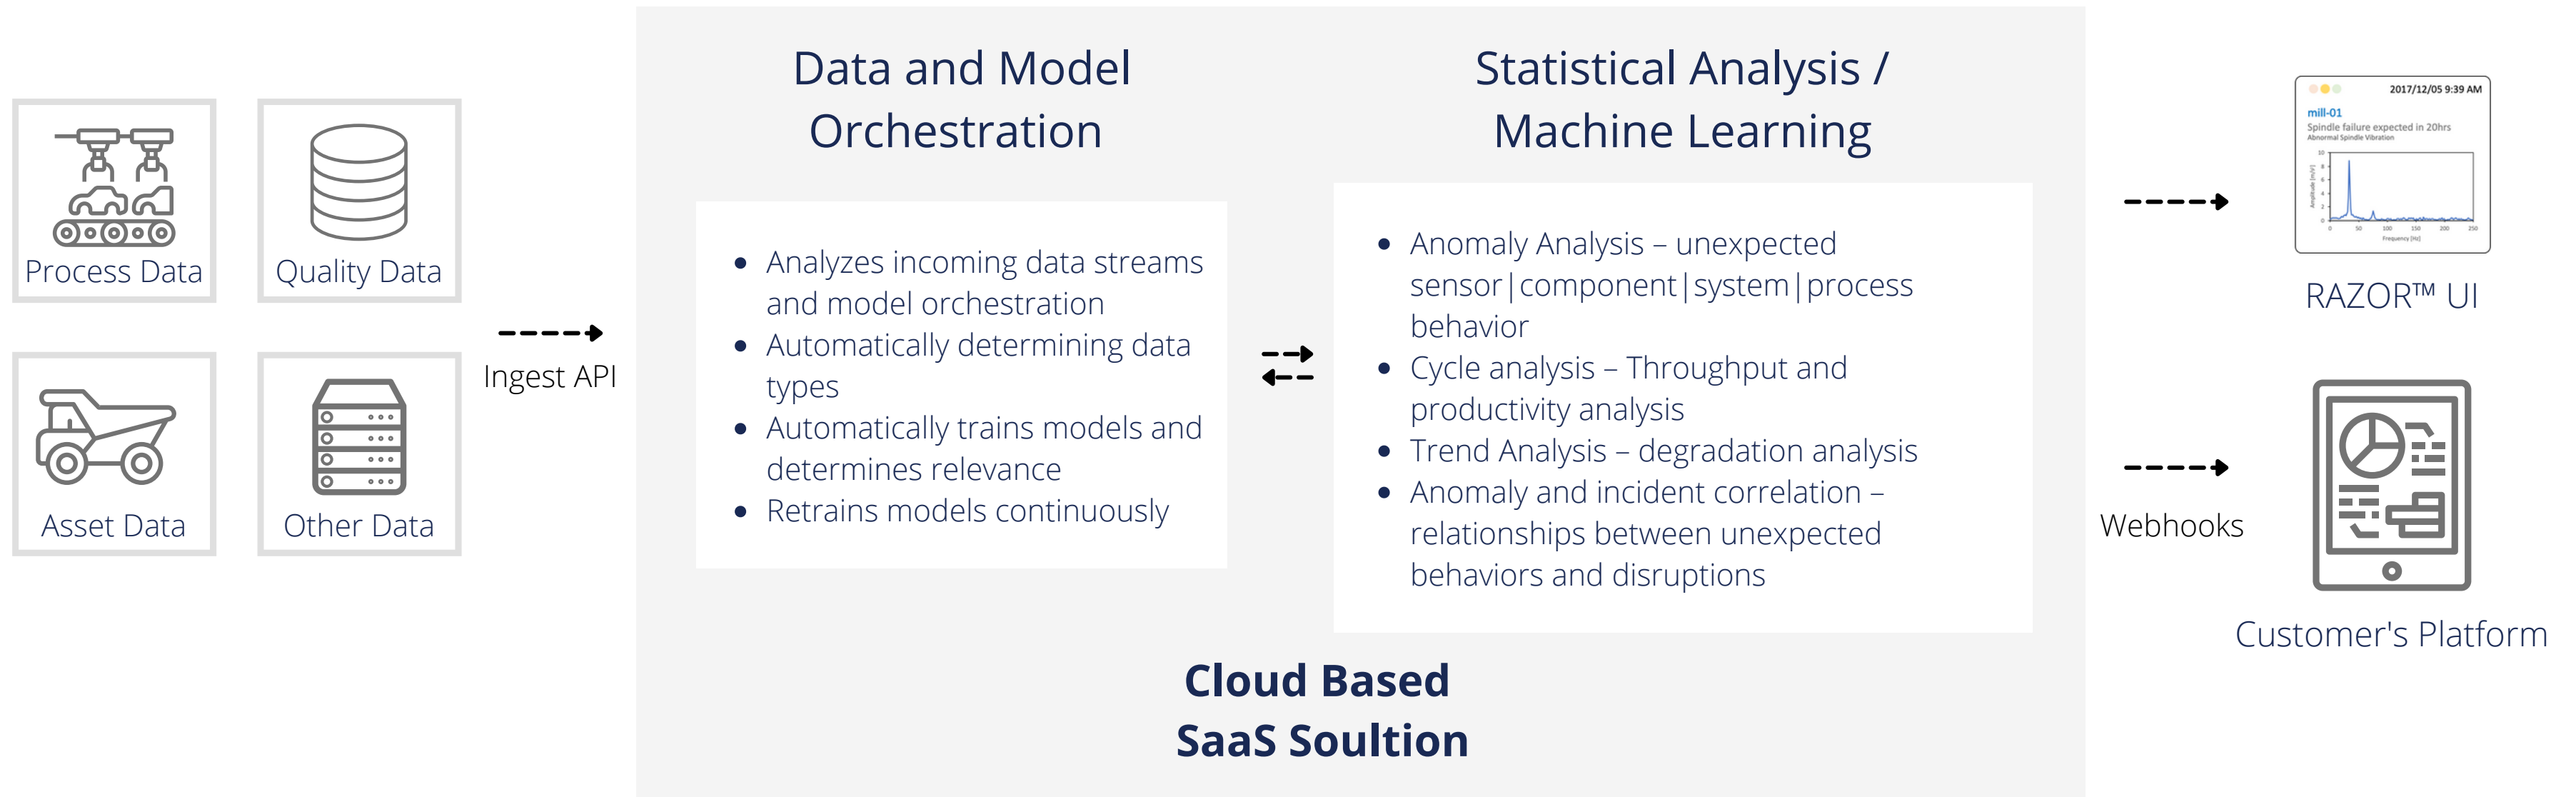

RAZOR™

An analytics engine designed for industry that leverages analytics & machine learning to detect and deter issues that degrade performance.

Your data, insights now

RAZOR™

Security

- Ingest - RS256 token-based identity verification with TLS encryption for data in transit
- Data Storage - 256-bit AES Encryption
- Notifications - webhooks and token-based identity verification with TLS encryption

Technology

- Timeseries, text-based, image/video
- No data preparation required
- Containerized
- Elastic scalability

Value

- Minimal effort for data analysis
- Reduced time to insight
- Improve productivity
- Focus on high value activities