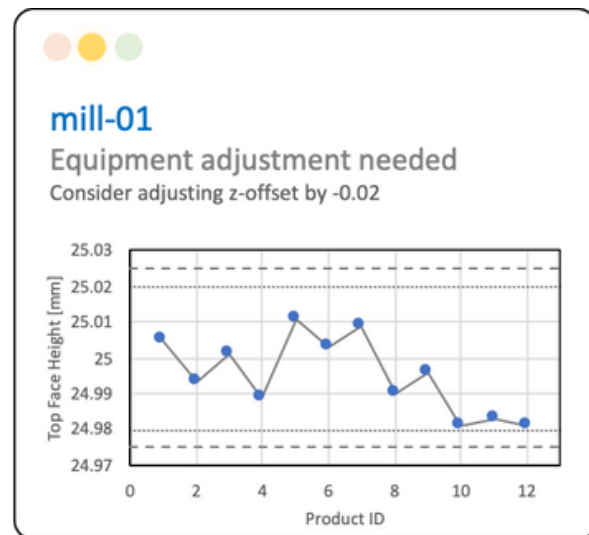

RAZOR™

An analytics engine designed for industry that leverages analytics & machine learning to detect and deter issues that degrade performance.

Your data, insights now

RAZOR™

Security

- Ingest - RS256 token-based identity verification with TLS encryption for data in transit
- Data Storage - 256-bit AES Encryption
- Notifications - webhooks and token-based identity verification with TLS encryption