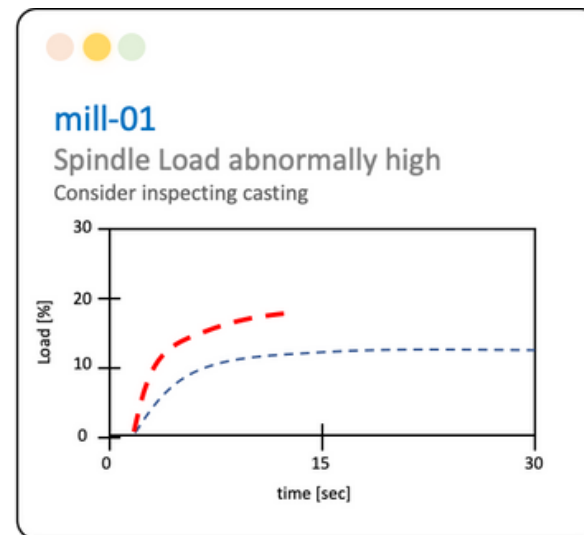

RAZOR™

An analytics engine designed for industry that leverages analytics & machine learning to detect and deter issues that degrade performance.

Your data, insights now

RAZOR™

Security

- Ingest - RS256 token-based identity verification with TLS encryption for data in transit
- Data Storage - 256-bit AES Encryption
- Notifications - webhooks and token-based identity verification with TLS encryption