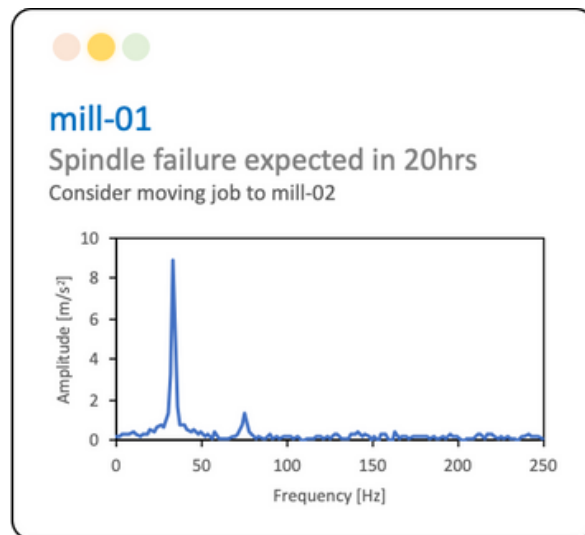

RAZOR™

An analytics engine designed for industry that leverages analytics & machine learning to detect and deter issues that degrade performance.

Your data, insights now

RAZOR™

Security

- Ingest - RS256 token-based identity verification with TLS encryption for data in transit
- Data Storage - 256-bit AES Encryption
- Notifications - webhooks and token-based identity verification with TLS encryption

Technology

- Timeseries, text-based, image/video
- No data preparation required
- Containerized
- Elastic scalability

Value

- Minimal effort for data analysis
- Reduced time to insight
- Improve productivity
- Focus on high value activities